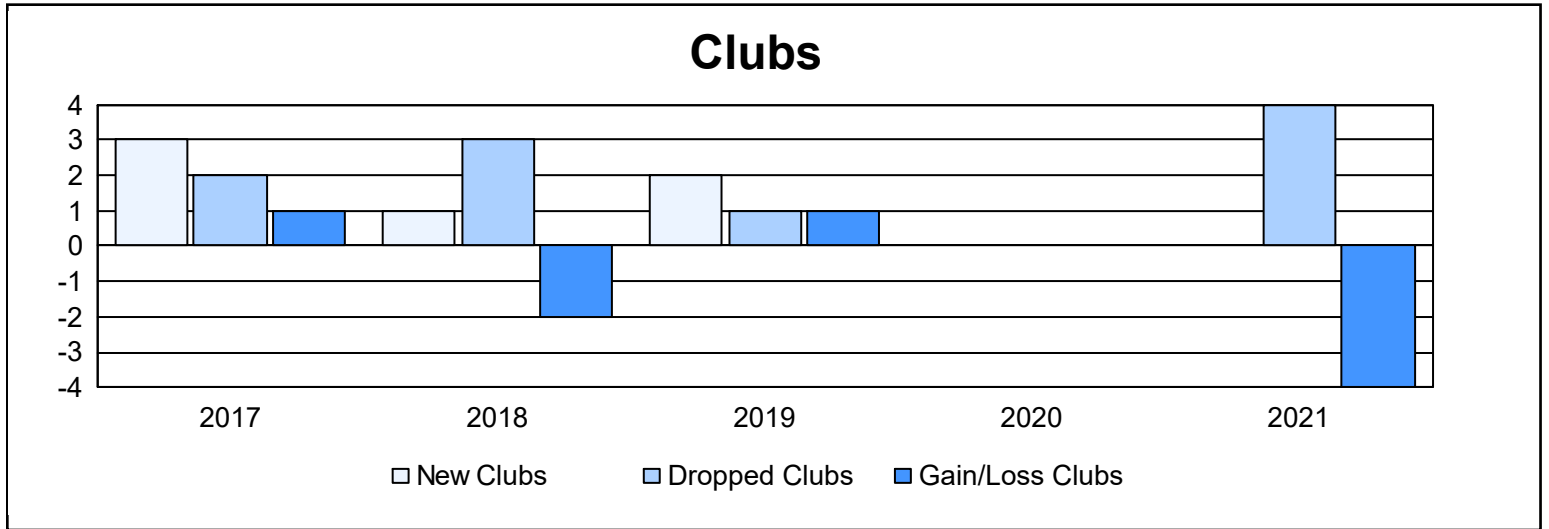

Year	New Clubs	Dropped Clubs	Gain/ Loss Clubs	New Members	Charter Members	Reinstate Members	Transfer Members	Total Member Added	Total Members Dropped	Gain/ Loss Members
2016-2017	3	2	1	142	78	6	11	237	226	11
2017-2018	1	3	-2	147	27	4	7	185	248	-63
2018-2019	2	1	1	143	54	1	11	209	250	-41
2019-2020	0	0	0	111	0	3	8	122	186	-64
2020-2021	0	4	-4	94	2	1	11	108	176	-68
<b>Average</b>	<b>1</b>	<b>2</b>	<b>-1</b>	<b>127</b>	<b>32</b>	<b>3</b>	<b>10</b>	<b>172</b>	<b>217</b>	<b>-45</b>

### Membership Composition June 2021 Cumulative