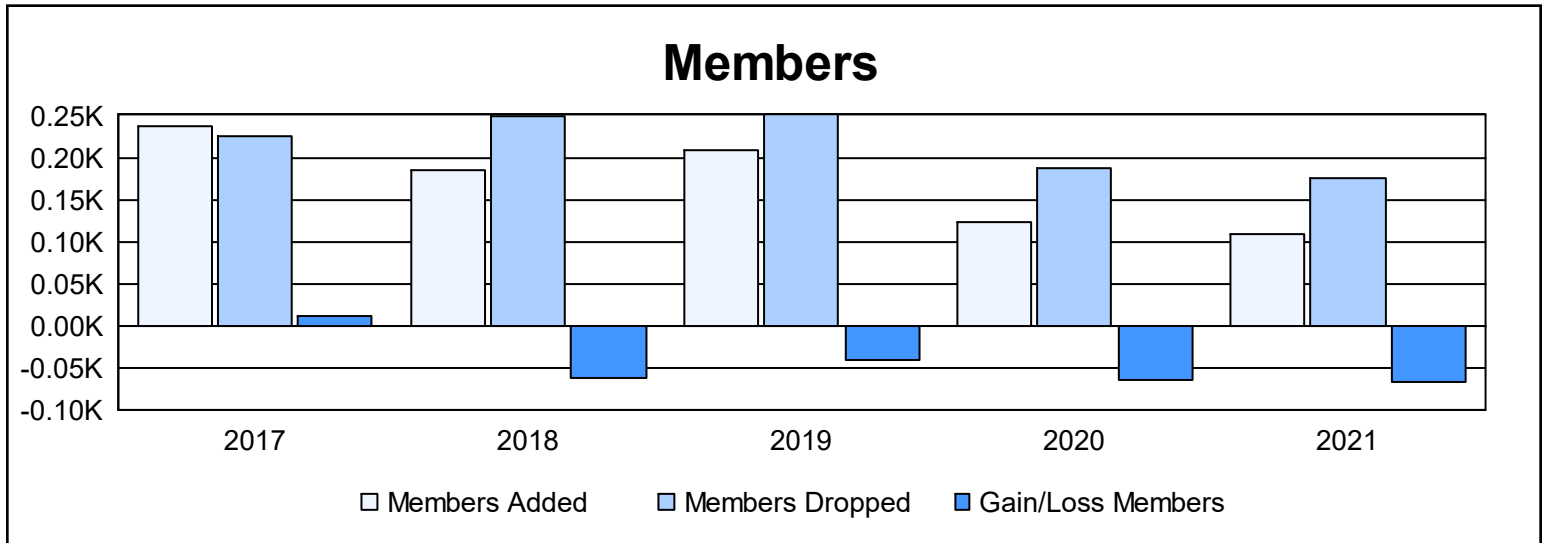

Year	New Clubs	Dropped Clubs	Gain/ Loss Clubs	New Members	Charter Members	Reinstate Members	Transfer Members	Total Member Added	Total Members Dropped	Gain/ Loss Members
2016-2017	3	2	1	142	78	6	11	237	226	11
2017-2018	1	3	-2	147	27	4	7	185	248	-63
2018-2019	2	1	1	143	54	1	11	209	250	-41
2019-2020	0	0	0	111	0	3	8	122	186	-64
2020-2021	0	4	-4	94	2	1	11	108	176	-68
<b>Average</b>	<b>1</b>	<b>2</b>	<b>-1</b>	<b>127</b>	<b>32</b>	<b>3</b>	<b>10</b>	<b>172</b>	<b>217</b>	<b>-45</b>

### Membership Composition June 2021 Cumulative