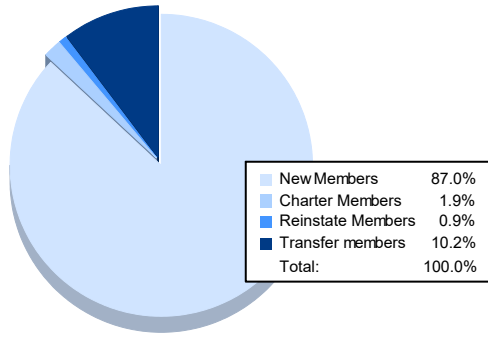

Year	New Clubs	Dropped Clubs	Gain/ Loss Clubs	New Members	Charter Members	Reinstate Members	Transfer Members	Total Member Added	Total Members Dropped	Gain/ Loss Members
2016-2017	3	2	1	142	78	6	11	237	226	11
2017-2018	1	3	-2	147	27	4	7	185	248	-63
2018-2019	2	1	1	143	54	1	11	209	250	-41
2019-2020	0	0	0	111	0	3	8	122	186	-64
2020-2021	0	4	-4	94	2	1	11	108	176	-68
<b>Average</b>	<b>1</b>	<b>2</b>	<b>-1</b>	<b>127</b>	<b>32</b>	<b>3</b>	<b>10</b>	<b>172</b>	<b>217</b>	<b>-45</b>

### Membership Composition June 2021 Cumulative